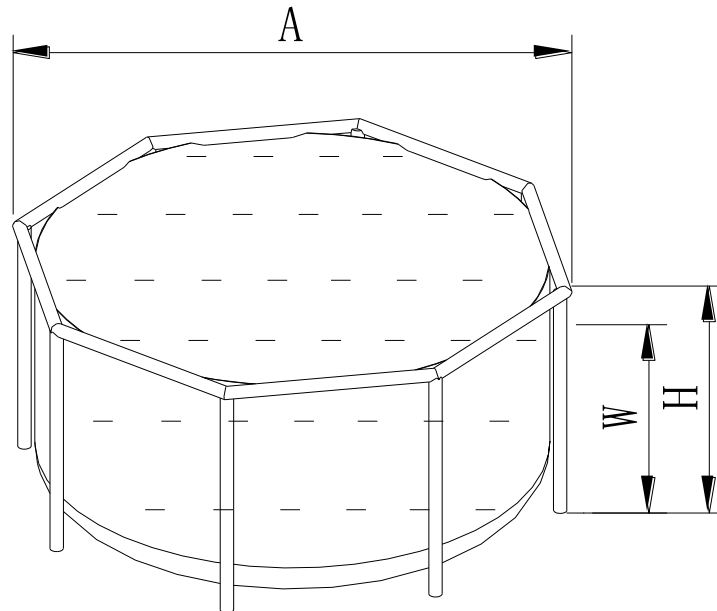

Frame Pool Set Prism Rondo

Poolgröße (in cm) Pool size (in in.)	A		H		W	
	Rahmen Durchmesser / Frame Diameter		Gesamthöhe / Overall Height		Empfohlene Wassertiefe / Recommend Water Depth	
	ft	cm	in.	cm	in.	cm
10'X30" (305 x 76 cm)	10	305	30	76	24	61
12'X30" (366 x 76 cm)	12	366	30	76	24	61
12'X36" (366 x 91 cm)	12	366	36	91	30	76
12'X39" (366 x 99 cm)	12	366	39	99	33	84
12'X48" (366 x 122 cm)	12	366	48	122	42	107
14'X42" (427 x 107 cm)	14	427	42	107	36	91
15'x33" (357 x 84 cm)	15	357	33	84	27	69
15'X42" (457 x 107cm)	15	457	42	107	36	91
15'X48" (457 x 122cm)	15	457	48	122	42	107
16'X48" (488 x 122cm)	16	488	48	122	42	107
18'X48" (549 x 122cm)	18	549	48	122	42	107
20'X52" (610 x 132cm)	20	610	52	132	46	117
24'X52" (732 x 132cm)	24	732	52	132	46	117